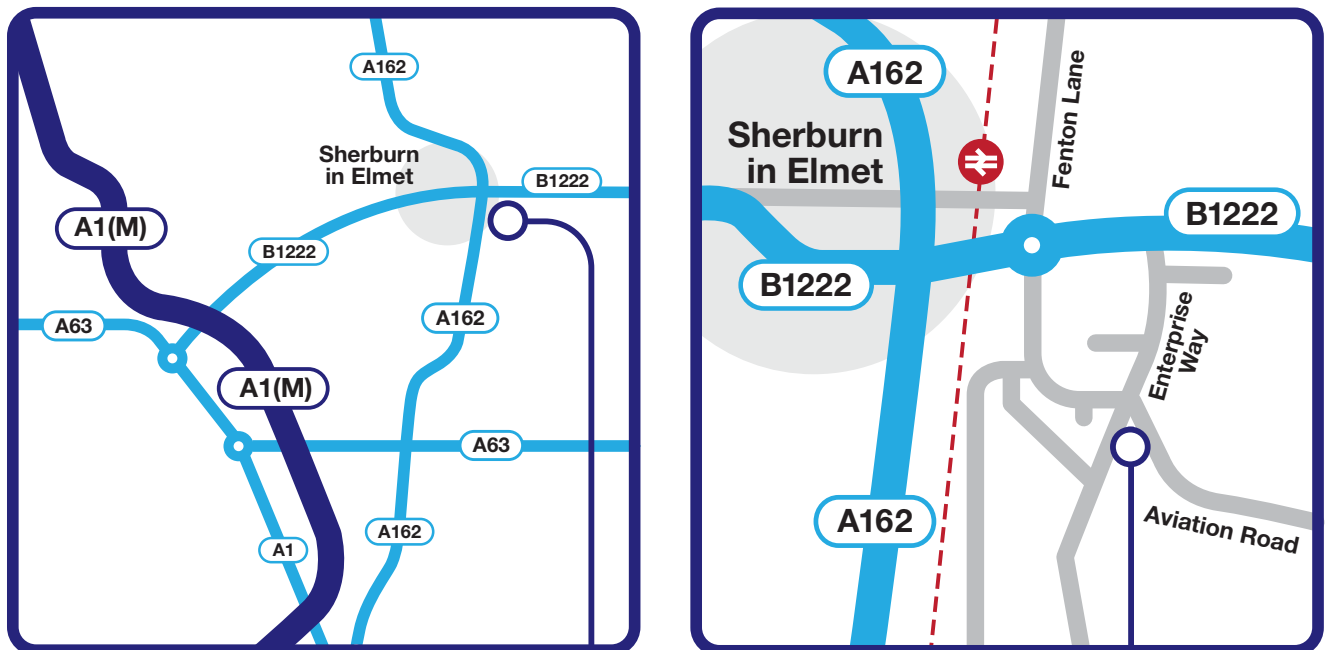

Location and Directions

GR Electrical Limited

- When travelling from the North and South exit the A1 at Junction 42 signposted Leeds/Selby A63, and at the end of the slip road take the third exit signposted South (A1M) Selby
- At the next roundabout go straight across signposted Selby/Sherburn in Elmet
- At the end of this road (JP Plant Hire will be on your left hand side) turn left signposted Tadcaster.
- At the next roundabout take the second exit (signposted Sherburn in Elmet/Cawood B1222) onto the new bypass.
- At the next roundabout take the third exit (signposted Cawood B1222)
- Proceed over the bridge and at the roundabout, turn right on to Swordfish Way continue for about ¼ mile and the entrance to our car park is on the right